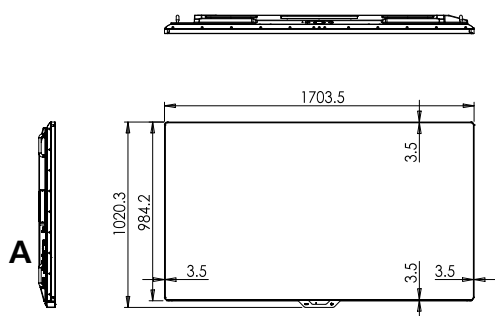

Supreme | 75"

1	USB 3.0	15	HDMI 3
2	USB 3.0	16	RS232C
3	USB-C	17	Ethernet Out
4	Touch USB	18	Ethernet In
5	DisplayPort	19	Service Port
6	Touch USB 2		
7	HDMI 2		
8	Touch USB 1		
9	HDMI 1		
10	Audio-in		
11	IR		
12	SPDIF Out		
13	HDMI Out		
14	Touch USB 3.0